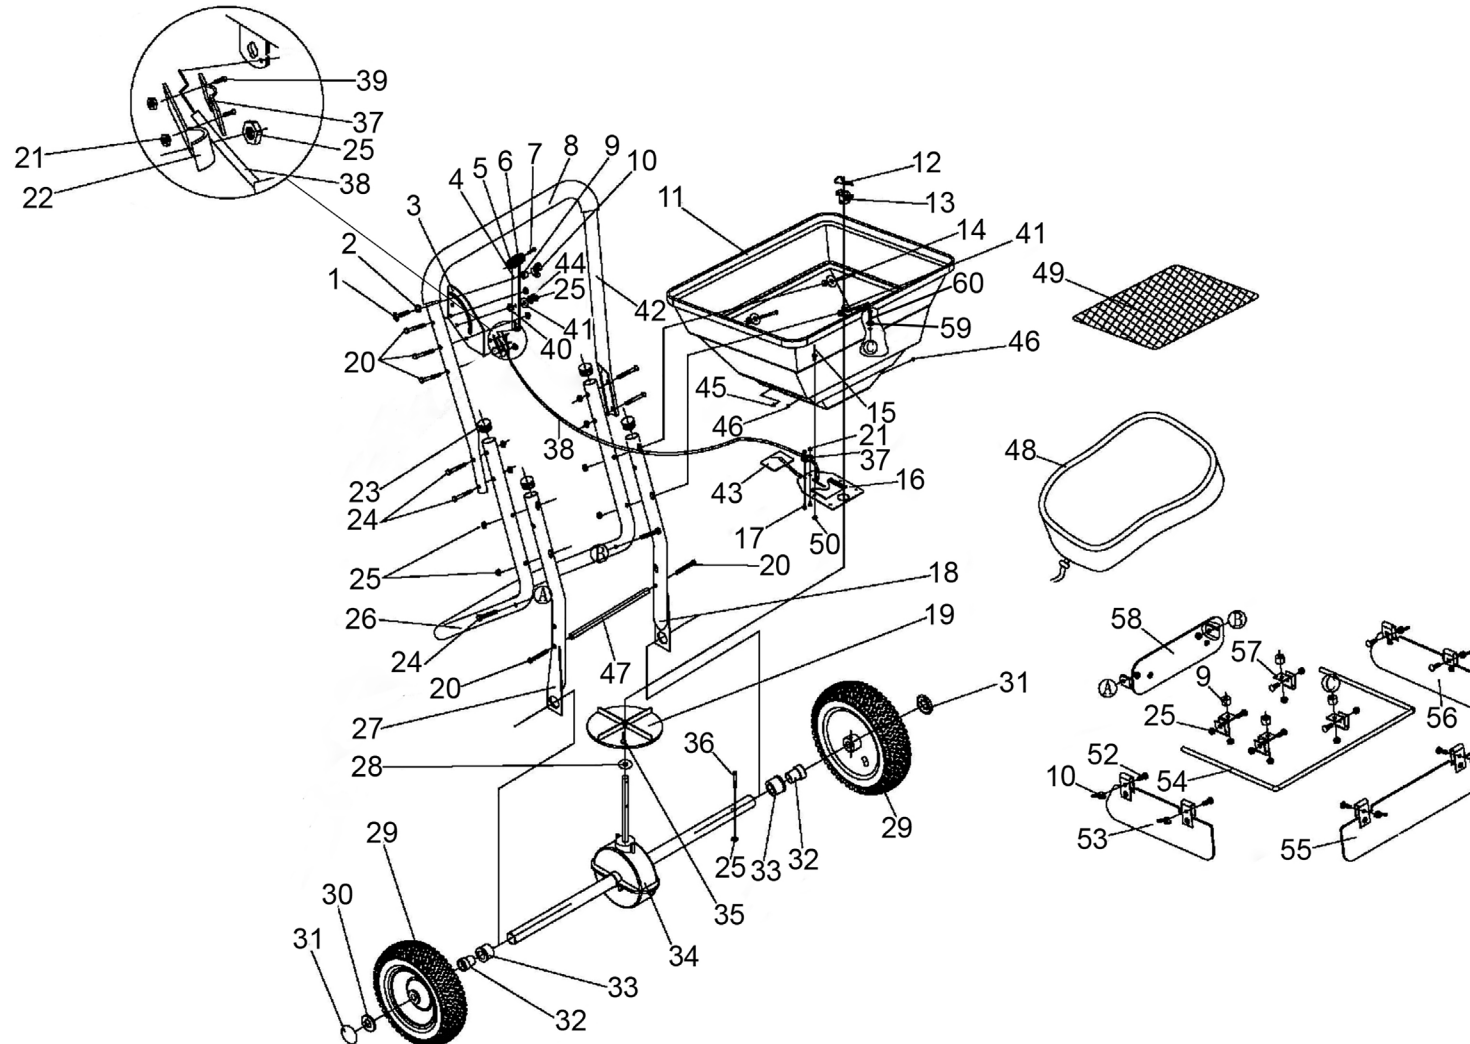

Parts Information:  
**Stainless Steel Broadcast Salt Spreader 37kg Walk Behind**  
**Model No: SSB37W**

**NOTE:** It is our policy to continually improve products and as such we reserve the right to alter data, specifications and component parts without prior notice.

www.sealey.co.uk

Parts Information:  
**Stainless Steel Broadcast Salt Spreader**  
**37kg Walk Behind**  
**Model No: SSB37W**

Item	Part No.	Description
1	CBN625.S	Coach Bolt M6 x 25mm
2	SSB37W.02	Tooth Washer 8mm
3	SSB37W.03	Gauge & Lever Assembly
4	SSB37W.04	Adjust Handle Pole
5	SSB37W.05	Adjust Handle A
6	SSB37W.06	Adjust Handle B
7	SSB37W.07	Screw M4 x 18mm
8	SSB37W.08	Handle Grip
9	SSB37W.09	Spacer
10	SN6.SW	Wing Nut M6
11	SSB37W.11	Hopper
12	SSB37W.12	R-Clip Ø4.7 x 2.5mm
13	SSB37W.13	Centre Cover
14	SSB37W.14	Hex Bolt M6 x 70mm
15	SSB37W.15	Rivet 5 x 13mm
16	SSB37W.16	Fixed Adjustable Plate
17	SSB37W.17	Hex Bolt M5 x 12mm
18	SSB37W.18	Wheel Assembly Frame, Left
19	SSB37W.19	Impeller
20	SSB37W.20	Hex Bolt M6 x 35mm
21	NLN5.S	Nyloc Nut M5
22	SSB37W.22	Pivot Bracket
23	SSB37W.23	End Cap
24	SSB37W.24	Hex Bolt M6 x 40mm
25	NLN6.S	Nyloc Nut M6
26	SSB37W.26	Support Leg
27	SSB37W.27	Wheel Assembly Frame, Right
28	SSB37W.28	Washer
29	SSB37W.29	Wheel, Pneumatic (Ø300 x 100 x Ø16mm)
30	SSB37W.30	Flat Washer